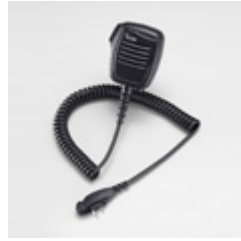

BC-193
Rapid charger
(for BP-265)
(Use with BC-
123SE)

BC-197
Rapid
multicharger for
BP-264 or BP-
265.*

(Use with BC-157S)

* Battery pack compatibility differs depending on installed charger adapter (AD-120 or AD-121).

AC ADAPTERS

BC-123SE
12V/1A
(Use with BC-191
or BC-193)

BC-206SE
15V/400mA
(Use with BC-192)

BC-157S
12V/6.6A
(Use with BC-197)

CIGARETTE LIGHTER CABLE

CP-23L
(Use with BC-191
or BC-193)

CHARGER BRACKET

MB-130
For use with BC-
191, BC-192 or
BC-193.

DC POWER CABLES

OPC-515L
Power supply
cable
(Use with BC-
191, BC-192 or
BC-193)

OPC-656
DC power cable
(Use with BC-197)

SPEAKER-MICROPHONES

HM-158LA

HM-159LA

HEADSETS

HS-94
Earhook type
with boom
microphone
(Use with OPC-
2004)

HS-95
Behind-the-head type
(Use with OPC-2004)

HS-97
Throat
microphone type
(Use with OPC-
2004)

ADAPTER CABLE

OPC-2004

EARPHONE

SP-27

BELT CLIP

MB-124