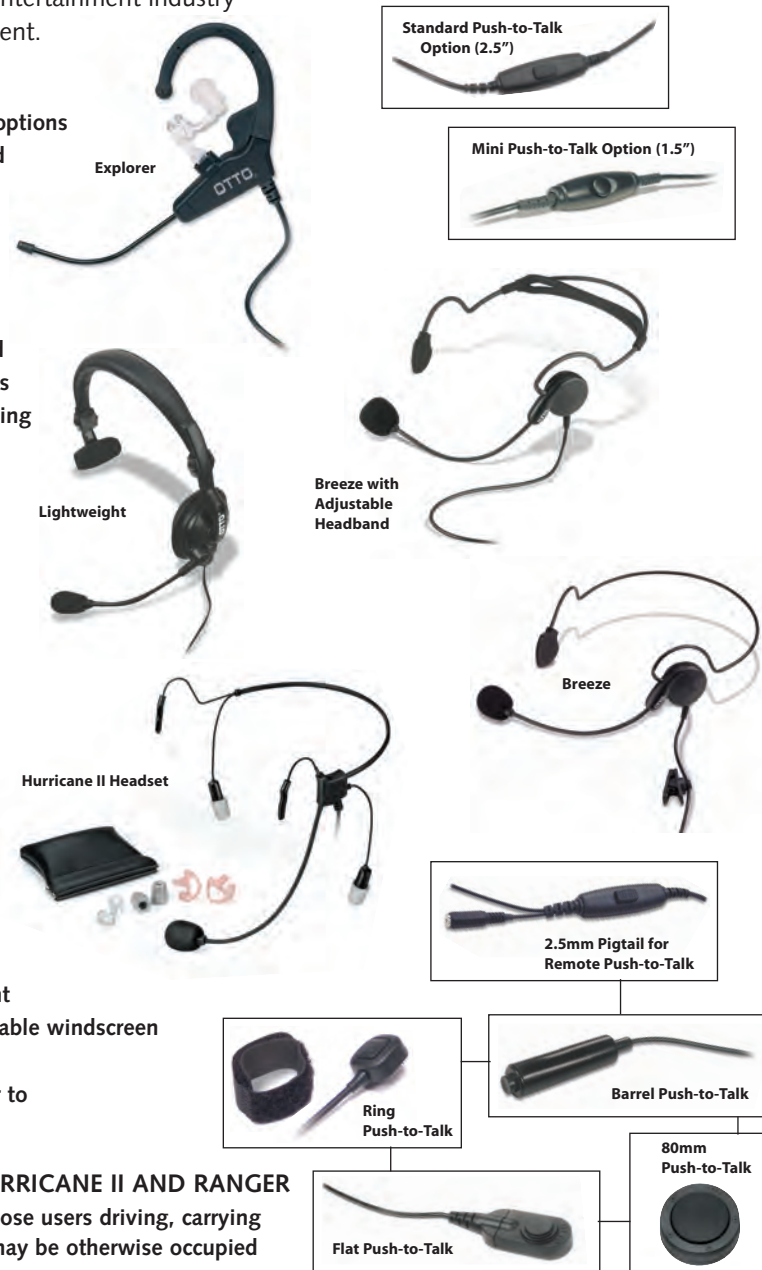

LIGHTWEIGHT

- Flexible boom microphone with replaceable windscreen
- Comfortable adjustable foam cushion or metal headband
- Replaceable foam ear cushions with optional cloth covers
- Fully rotating boom microphone for left or right positioning
- Optional in-line Push-to-Talk available

BREEZE

- Behind-the-head style with single left earphone
- Designed for extended wear in active environments
- Ultra lightweight frame for superior comfort and fit
- Flexible boom microphone with replaceable windscreen
- Adjustable headband available on certain models
- Can be worn under helmet or cap

HURRICANE II

- Behind-the-head style headset with dual ear inserts
- Performance of a heavy-duty headset without all of the weight and bulk
- Provides noise reduction with use of NoisEz^{SM} Ear Tips (29dB)
- Multiple ear insert options included
- Easily converts from high noise to low noise environment
- Flexible, noise-canceling boom microphone with replaceable windscreen
- Can be worn under helmet or cap
- Optional Remote Push-to-Talk jack available allows user to Push-to-Talk against tools, steering wheel or weapon

REMOTE PUSH-TO-TALK OPTIONS FOR BREEZE, HURRICANE II AND RANGER

- Provide the ability to have “hands-free” operation for those users driving, carrying weapons or tools or any application where their hands may be otherwise occupied