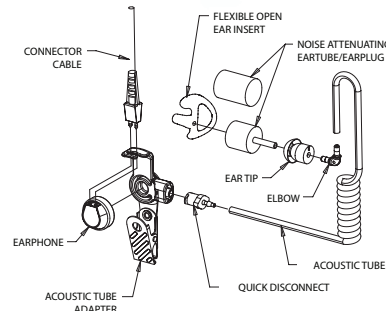

ACCESSORIES FOR PROFESSIONAL SURVEILLANCE KITS

Modular Earphone Accessories provide even more flexibility to users in multiple shifts sharing equipment or to those who need options when moving from a high noise to low noise environment.

FLEXIBLE OPEN EAR INSERTS

- Open frame design allows user to hear ambient noise
- Molded from hypoallergenic material
- Available in three sizes and can accommodate right or left ear use
- Designed to be worn for long periods of time