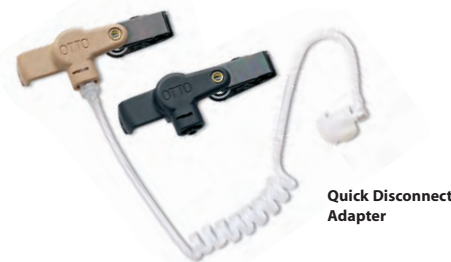

QUICK DISCONNECT ADAPTER

- Black or beige color options
- Unique cable retention feature eliminates strain on the earphone
- Allows users to easily replace or alternate acoustic tubes (i.e. multiple shift operations)