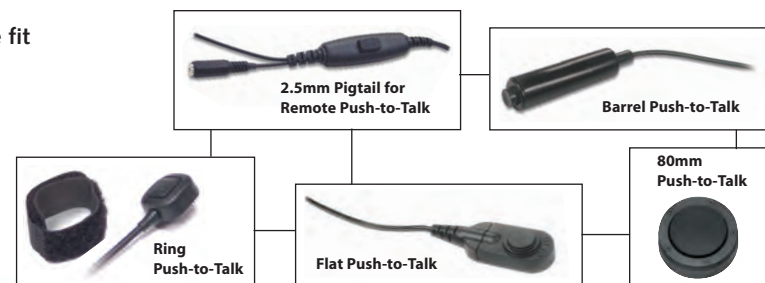

REMOTE PUSH-TO-TALK OPTIONS

- Provide the ability to have “hands-free” operation for those users driving, carrying weapons or tools or any application where their hands may be otherwise occupied