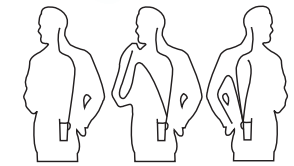

PROFESSIONAL SURVEILLANCE KITS

OTTO sets the standard in durability, reliability and performance for Surveillance Kits. Experience high-clarity, two-way radio transmissions that are unnoticed by others around you. Not just for "surveillance" purposes anymore, these kits are perfect for security at airports, casinos, manufacturing plants, crowd control at conventions and concerts, and others working in environments requiring discrete communications.